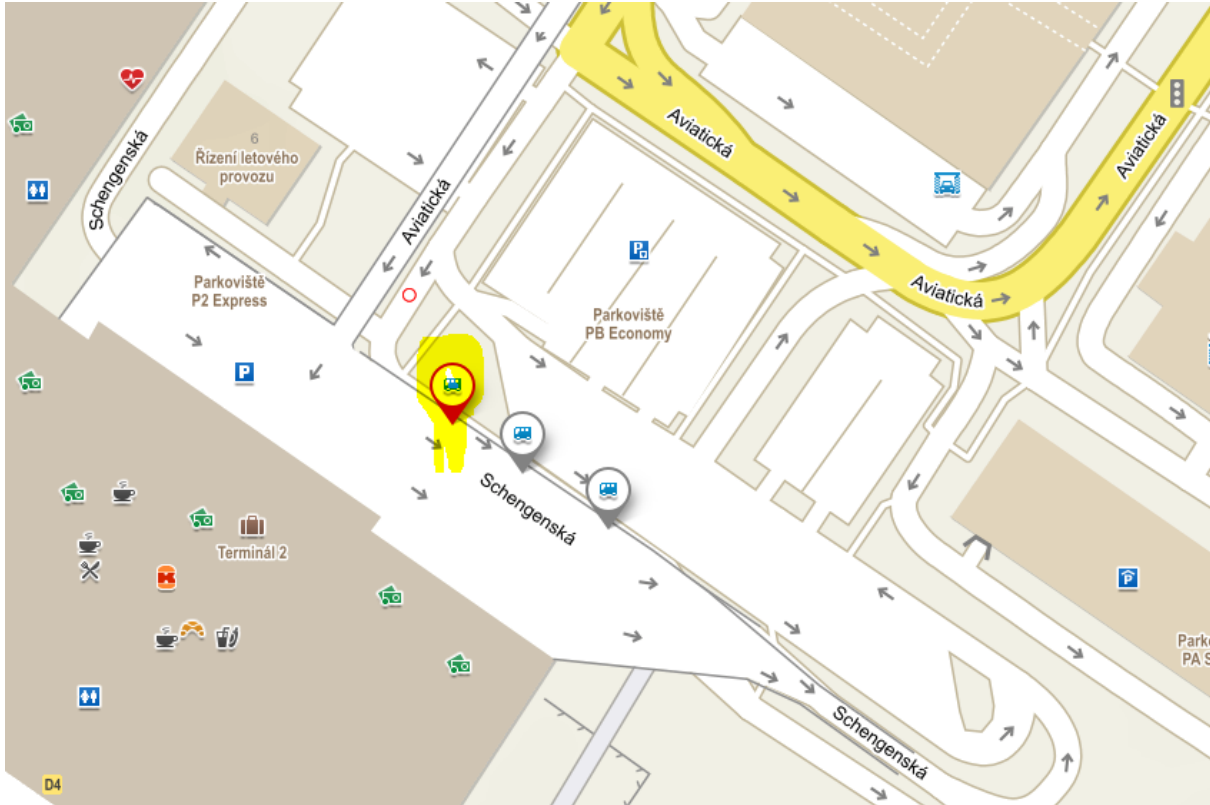

- bus stop Terminal 1 or Terminal 2
- bus number **59** and get off on final station **Nádraží Veleslavín**
- **transfer to Metro A** (green line) in the direction of Depo Hostivař and you will get off at **Muzeum station**
- **transfer to Metro C** (red line) in the direction of Háje and you will get off the **Pankrác station**.

BUS STOP TERMINAL 1 – BUS NUMBER 59

ECP R

PRAGUE SCHOOL

OCTOBER 24–26, 2024 • Czech Republic

BUS STOP TERMINAL 2 – BUS NUMBER 59

ECPR

PRAGUE SCHOOL

OCTOBER 24-26, 2024 • Czech Republic

METRO STATION PANKRÁC → HOTEL