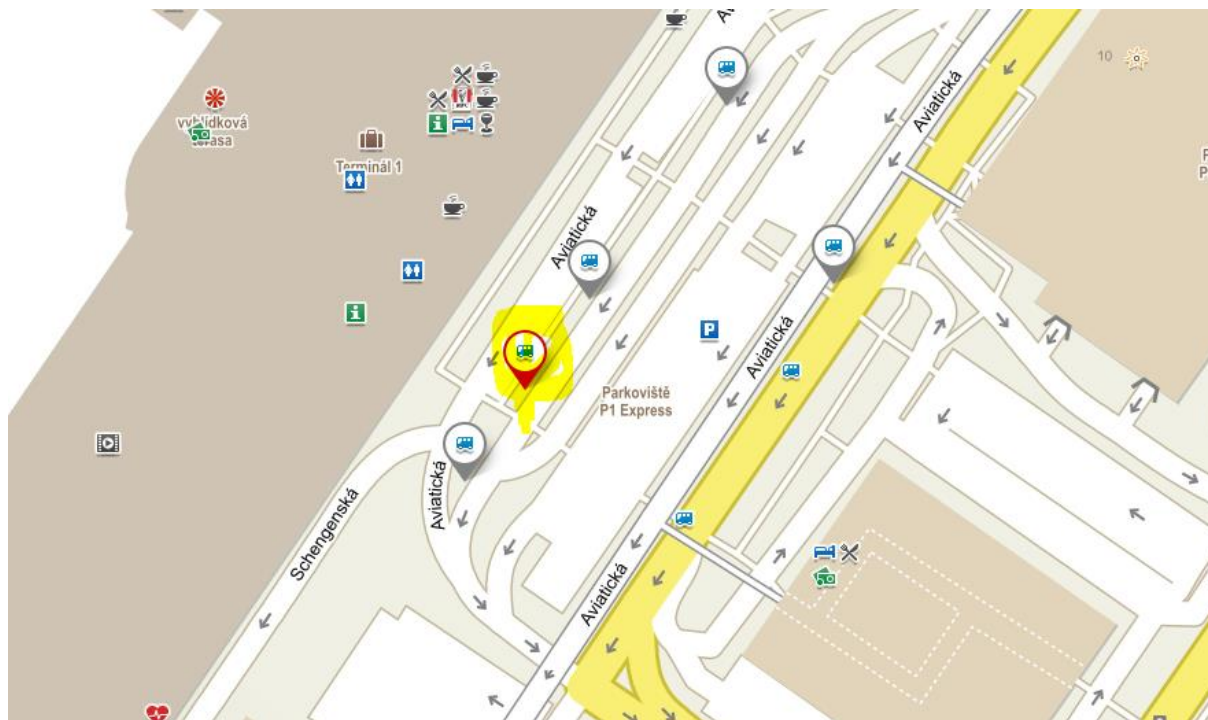

- bus stop Terminal 1 or Terminal 2
- bus number **59** and get off on final station **Nádraží Veleslavín**
- **transfer to Metro A** (green line) in the direction of Depo Hostivař and you will get off at **Muzeum station**
- **transfer to Metro C** (red line) in the direction of Háje and you will get off the **Pankrác station**.

BUS STOP TERMINAL 1 – BUS NUMBER 59

ECP R

PRAGUE SCHOOL

OCTOBER 24–26, 2024 • Czech Republic

BUS STOP TERMINAL 2 – BUS NUMBER 59

ECPR

PRAGUE SCHOOL

OCTOBER 24-26, 2024 • Czech Republic

METRO STATION PANKRÁC → HOTEL